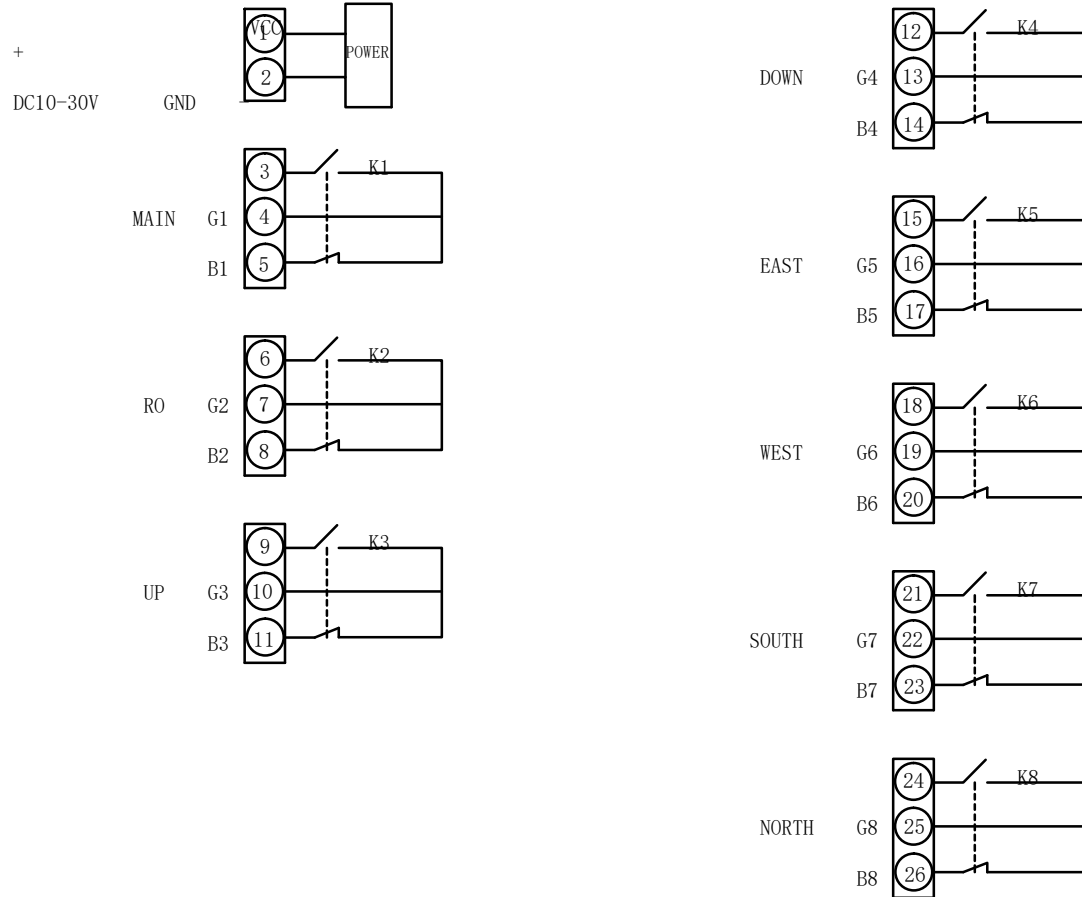

A200/A400/A600 Wiring Diagram

Design		receiving	
technology		machine	Proportion 1:1
Examiner		A200/A400/A600	