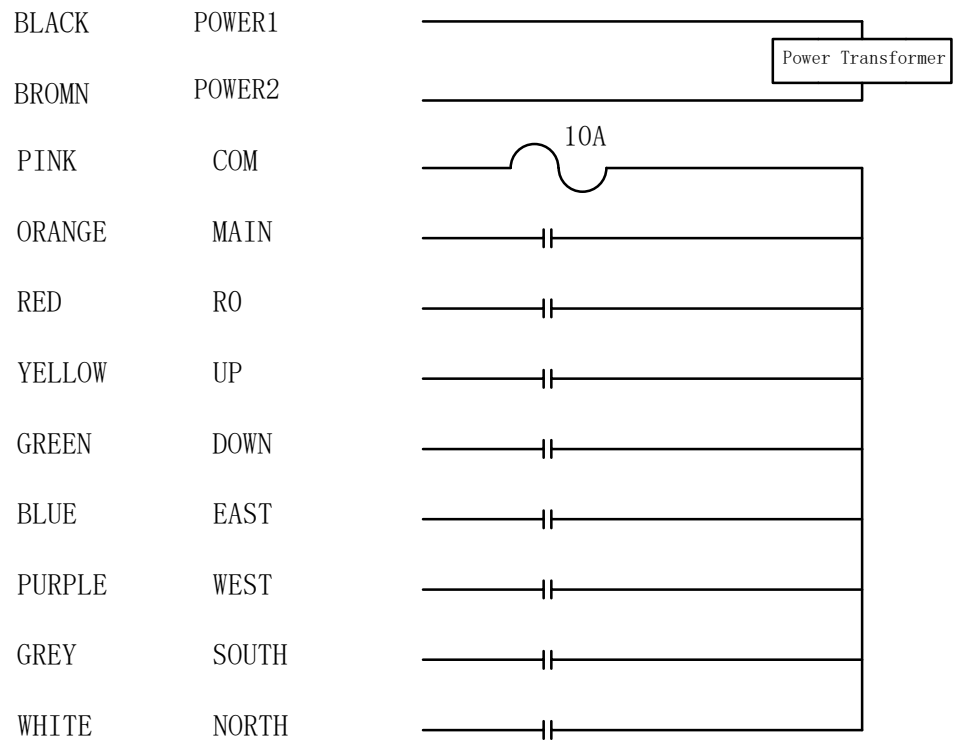

A200/A400/A600 Wiring Diagram

Design		receiving	XD-050	
technology		machine	Proportion	1:1
Examiner		A200/A400/A600		